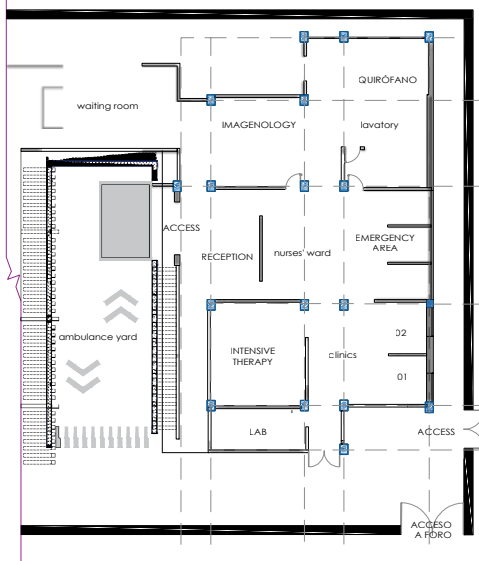

MULTISET

Hospital

A hospital without complications

6,189.25 SQ. FEET

HEIGHT FROM FLOOR TO CEILING: 9.84 SQ FEET
HEIGHT FROM FLOOR TO GRID: 16.73 SQ FEET

6,189.25 sq

TECHNICAL SPECS

Ambulance entrance

The set has a **nurses' ward**, **emergency room** and **reception**, in addition to different spaces that can be turned into **operating rooms**, **intensive care**, **nurseries** or **clinics**.

We can provide the hospital with **basic decoration** (without medical equipment) or **give you a fully decorated set** according to your needs.

ADDITIONAL SERVICES

9 camerinos

1 Sala de maquillaje con 9 coquetas

Basecamp

Zona de catering

Aire acondicionado silencioso