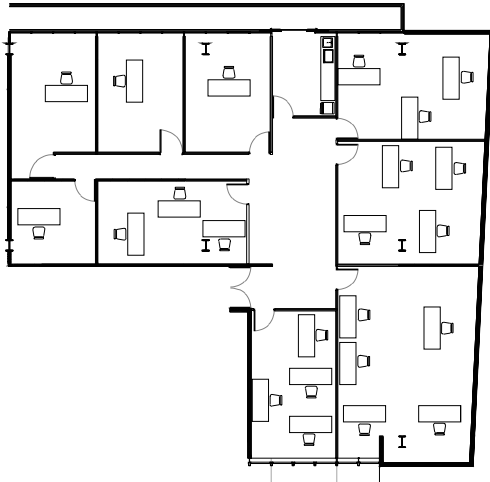

MULTISET

Prosecutor's office / jail / Gessel Chamber

From jail to office just one step away

3465.76 SQ FEET

HEIGHT FROM FLOOR TO CEILING
DETENTION CELLS Y GESSER CHAMBER: 3 M
OFFICES: 3.45 M

3465.76 sq feet

TECHNICAL SPECS

Central lobby with reception module

6 multipurpose offices with furniture (Corporate, school, government, etc.)

1 interrogation room-gessel chamber divided by a wall with a tinted glass window