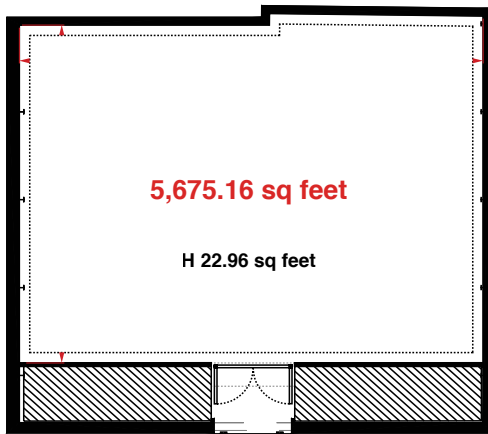

SOUNDSTAGE 5

Bernardo Romero

The hotbed of advertising

7,289.42 sq feet

5675.16 SQ FEET

HEIGHT FROM FLOOR TO LIGHTING GRID: 22.96 SQ FEET

TECHNICAL SPECS

- Elephant Doors and Pedestrian Doors
- Electrified grid (Supports up to 150 kg per m²)
- 40 trombones
- Lighting bridge
- Double wall and insulating roof
- Acoustic treatment on floor and walls
- Load center
- Polished and level floor
- Multipurpose spaces and bathrooms
- Basecamp

ADDITIONAL IN STAGE 5

- Dressing rooms
- Makeup room with two and three coquettes
- Catering zone
- Production offices
- Silent air conditioning
- 1200 A electrical substation
- Symmetric dedicated Internet from 100 mb